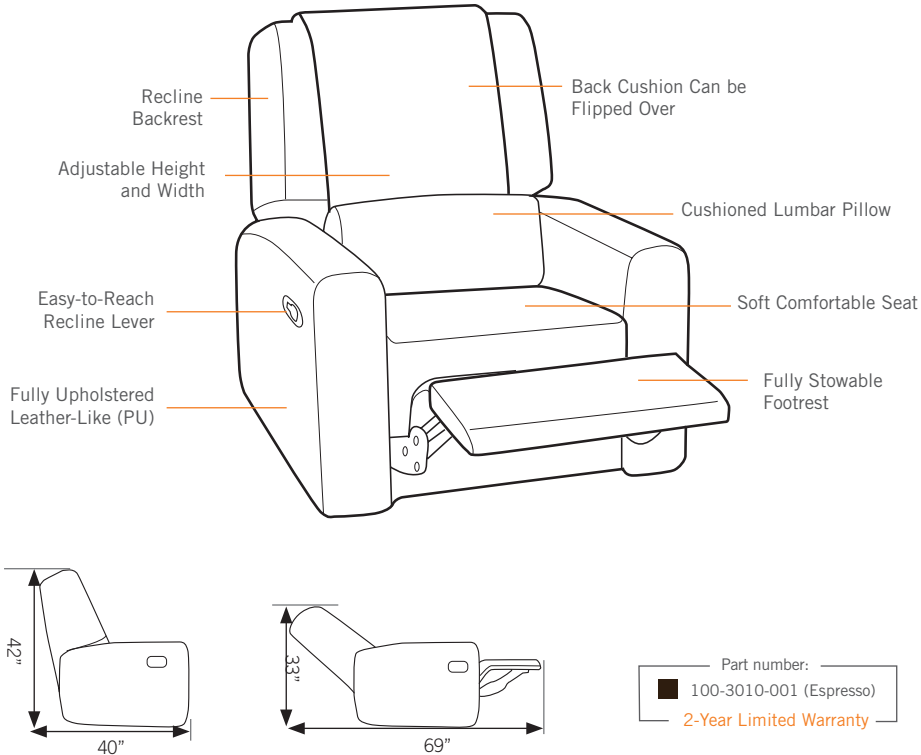

More Features for More Comfort

MASSAGE CONTROLLER – It's all at your fingertips

Auto Programs

- **P1 Sore Muscle Relief**
  Revitalizes the body while soothing sore and aching muscles.
- **P2 Stress Therapy**
  Refreshes the senses by easing away hard to work out knots and kinks.
- **P3 Back Wellness**
  Keeps aches and pains at bay with a custom massage that melts away lumbar soreness and tension.
- **P4 Day Time Relaxation**
  Relieves aches and pains to rejuvenate body and mind any time of day.
- **P5 Night Time Soothing**
  Promotes deeper sleep by easing stress and tension with a full-back massage.
- **P6 Sports and Back Therapy**
  Prepares the body for activity and relaxes muscles and joints after exercise.