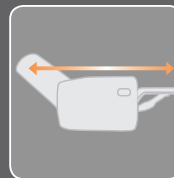

FULL RECLINE

With the simple pull of a handle, lean back up to 135 degrees. The further you recline, the greater the massage intensity.