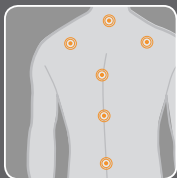

**More Features for More Comfort**

**MASSAGE CONTROLLER – It's all at your fingertips**

**Auto Programs**

- P1 Sore Muscle Relief**  
Revitalizes the body while soothing sore and aching muscles.
- P2 Stress Therapy**  
Refreshes the senses by easing away hard to work out knots and kinks.
- P3 Back Wellness**  
Keeps aches and pains at bay with a custom massage that melts away lumbar soreness and tension.
- P4 Day Time Relaxation**  
Relieves aches and pains to rejuvenate body and mind any time of day.
- P5 Night Time Soothing**  
Promotes deeper sleep by easing stress and tension with a full-back massage.
- P6 Sports and Back Therapy**  
Prepares the body for activity and relaxes muscles and joints after exercise.

**The perfect fit for your body, style and wellness.**

The Human Touch CITYClub is part massager, part recliner and all beautiful. Take a seat, ease back, customize the chair to your body and enjoy new levels of comfort and wellness.