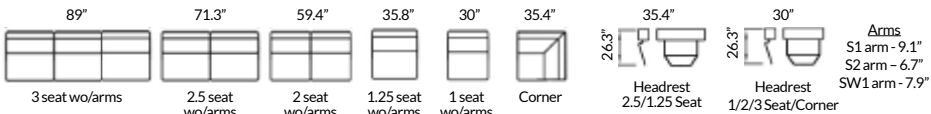

Stressless® Stella - Measurements (inches)

Item no.	Model	Width	Height	Depth	Seat Height	Seat Depth
N/A	Stella 2 Seat with S1 Arms	77.5	30.7	36.6	17.3	21.6
N/A	Stella 2 Seat with S2 Arms	72.8	30.7	36.6	17.3	21.6
N/A	Stella Wood 2 Seat with SW1 Arms	75.2	30.7	36.6	17.3	21.6
N/A	Stella 2.5 Seat with S1 Arms	89.3	30.7	36.6	17.3	21.6
N/A	Stella 2.5 Seat with S2 Arms	84.7	30.7	36.6	17.3	21.6
N/A	Stella Wood 2.5 Seat with SW1 Arms	87.0	30.7	36.6	17.3	21.6
N/A	Stella 2.5 Seat with Headrest and S1 Arms	89.3	38.6	36.6	17.3	21.6
N/A	Stella 2.5 Seat with Headrest and S2 Arms	84.7	38.6	36.6	17.3	21.6
N/A	Stella 3 Seat with S1 Arms	107.0	30.7	36.6	17.3	21.6
N/A	Stella 3 Seat with S2 Arms	102.4	30.7	36.6	17.3	21.6
N/A	Stella Wood 3 Seat with SW1 Arms	104.7	30.7	36.6	17.3	21.6
1420016	Stella Corner	35.4	30.7			
1420001	Stella Ottoman Large	35.4		22.4		
1420000	Stella Ottoman Medium	29.5		22.4		