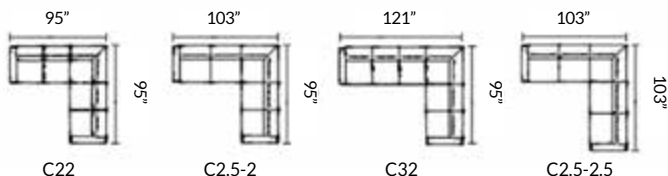

NOTES:

- Paloma Special Colors: Chocolate, Light Grey, Mushroom, New Cognac, Oxford Blue, Sand & Silver Grey