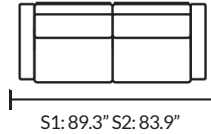

Stressless® Stella Configuration Examples

Item no.	Model	Batick & Fabrics** & Paloma Special	Dinamica & Paloma	Noblesse
1420124	Stella 2.5s wo/ Arms	$3,715	$4,095	$5,045
1420007 /1420247	Stella Arm S1/S2 Pair	$1,080	$1,200	$1,450
TOTAL		$4,795	$5,295	$6,495