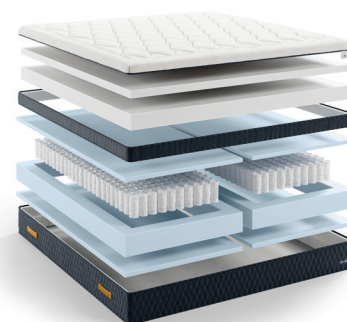

Sky Queen Mattress

Sky Plush Queen Mattress

* 2 Twin XL layers are required for a Split King this material can only be ordered in pairs.

Stressless® Sky - Measurements (inches)

Item no.	Model	Length	Width	Height	lbs
30614352	Sky Queen	80	60	11	80.2
30614393	Sky King	80	76	11	91.5
30614394	Sky Split King	80	76	11	93.8
30616352	Sky Plush Queen	80	60	15	109.6
30616393	Sky Plush King	80	76	15	123.2
30616394	Sky Plush Split King	80	76	15	120.9
83182352	Plush Layer Queen	80	60	4	29.4
83182393	Plush Layer King	80	76	4	31.6
83182296	Plush Layer Twin XL*	80	38	4	27.1