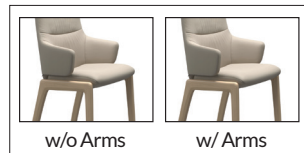

Stressless® Mint

Item no.	Model	Leg Type	Packaging Option	Batick/Paloma/Calido/ Daisy/Dinamica/Grace
1858763	Mint v2 Low Back Large	D100	1 Chair, Assembled	$795
1858767	Mint v2 Low Back Large	D200	1 Chair, Assembled	$795
1858743	Mint v2 Low Large	D350	1 Chair, 2 Boxes	$795
1858714	Mint v2 Low Back Large w/ Arms	D100	1 Chair, Assembled	$895
1858724	Mint v2 Low Back Large w/ Arms	D200	1 Chair, Assembled	$895
1858744	Mint v2 Low Large w/ Arms	D350	1 Chair, 2 Boxes	$895
1859763	Mint v2 High Back Large	D100	1 Chair, Assembled	$895
1859767	Mint v2 High Back Large	D200	1 Chair, Assembled	$895
1859743	Mint v2 High Large	D350	1 Chair, 2 Boxes	$895
1859714	Mint v2 High Back Large w/ Arms	D100	1 Chair, Assembled	$995
1859724	Mint v2 High Back Large w/ Arms	D200	1 Chair, Assembled	$995
1859744	Mint v2 High Large w/ Arms	D350	1 Chair, 2 Boxes	$995
1858768	Mint v2 Low Back Large	Home Office	1 Chair, 2 Boxes	$1,095
1858769	Mint v2 Low Back Large w/ Arms	Home Office	1 Chair, 2 Boxes	$1,195
1859768	Mint v2 High Back Large	Home Office	1 Chair, 2 Boxes	$1,195
1859769	Mint v2 High Back Large w/ Arms	Home Office	1 Chair, 2 Boxes	$1,295

Wood Options: 36 Black, 37 Brown, 33 Oak Natural, 35 Walnut

D350 Base available in Matte Black or Chrome:
- Matte Black from Morganton, NC
- Chrome from Norway

AVAILABLE OPTIONS FOR DINING HOME OFFICE (PLEASE SPECIFY):

- -40 Chrome
- -45 Matte Black

Seat Back:

Arms:

Base:

* D350 Base has both 360° Swivel and Auto-Return to forward facing seat

Stressless® Mint - Measurements (inches)