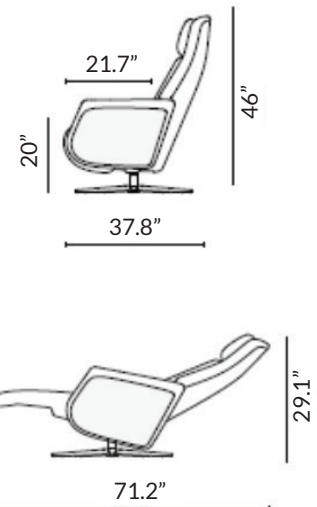

Stressless® Sam Wood Family - Measurements (inches)

Item no.	Model	Base	Width	Height	Depth	Seat Height	Seat Depth	Seat Width
1356710	Sam Wood	Disc	36.2	46	37.8-71.2	20	21.7	19.7

- Motorized chairs with fully integrated footrest for full body support
- Standard mechanism with motorized movement of back, leg and headrest angle. 3 motors, individually operated by a remote control
- Slim, wired remote control with HOME function always close at hand, attached by a magnet at the armrest
- Synchronized Plus™ system for superior support at your head and lower back, with individual adjustments of back, head and footrest
- Side panels and round base in laminated beech with a walnut veneer
- Generous chairs in one size, suitable for persons from 165-190 cm (5'5"-6'3")
- Armrests follow the movement of the back, offering good support at the arms in all positions and avoids a gap on the side when reclined
- Manual height adjustable headrests