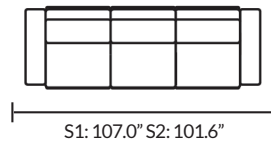

Item no.	Model	Batick & Fabrics** & Paloma Special	Dinamica & Paloma	Noblesse
1420034	Stella 3s wo/ Arms	$4,615	$5,095	$6,045
1420007 /1420247	Stella Arm S1/S2 Pair	$1,080	$1,200	$1,450
TOTAL		$5,695	$6,295	$7,495