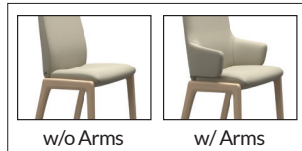

Stressless® Laurel

Item no.	Model	Leg Type	Packaging Option	Batick/Paloma/Calido/ Daisy/Dinamica/Grace
1842763	Laurel v2 Low Large	D100	1 Chair, Assembled	$795
1842767	Laurel v2 Low Large	D200	1 Chair, Assembled	$795
1842743	Laurel v2 Low Large	D350	1 Chair, 2 Boxes	$795
1842714	Laurel v2 Low Large w/arms	D100	1 Chair, Assembled	$895
1842724	Laurel v2 Low Large w/arms	D200	1 Chair, Assembled	$895
1842744	Laurel v2 Low Large w/arms	D350	1 Chair, 2 Boxes	$895
1843763	Laurel v2 High Large	D100	1 Chair, Assembled	$895
1843767	Laurel v2 High Large	D200	1 Chair, Assembled	$895
1843743	Laurel v2 High Large	D350	1 Chair, 2 Boxes	$895
1843714	Laurel v2 High Large w/arms	D100	1 Chair, Assembled	$995
1843724	Laurel v2 High Large w/arms	D200	1 Chair, Assembled	$995
1843744	Laurel v2 High Large w/arms	D350	1 Chair, 2 Boxes	$995
1842768	Laurel v2 Low Back Large	Home Office	1 Chair, 2 Boxes	$1,095
1842769	Laurel v2 Low Back Large w/ Arms	Home Office	1 Chair, 2 Boxes	$1,195
1843768	Laurel v2 High Back Large	Home Office	1 Chair, 2 Boxes	$1,195
1843769	Laurel v2 High Back Large w/ Arms	Home Office	1 Chair, 2 Boxes	$1,295

Wood Options: 36 Black, 37 Brown, 33 Oak Natural, 35 Walnut

D350 Base available in Matte Black or Chrome:
- Matte Black from Morganton, NC
- Chrome from Norway

AVAILABLE OPTIONS FOR DINING HOME OFFICE (PLEASE SPECIFY):

- -40 Chrome
- -45 Matte Black

Seat Back:

Arms:

Base:

* D350 Base has both 360° Swivel and Auto-Return to forward facing seat

Stressless® Laurel - Measurements (inches)