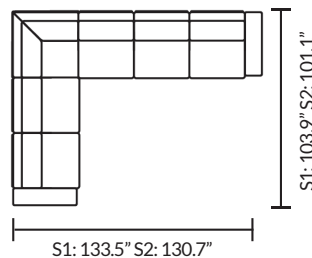

Item no.	Model	Batick & Fabrics** & Paloma Special	Dinamica & Paloma	Noblesse
1420024	Stella 2s wo/ Arms	$3,115	$3,495	$4,345
1420016	Stella Corner	$2,795	$3,095	$3,695
1420034	Stella 3s wo/ Arms	$4,675	$5,095	$6,045
1420007 /1420247	Stella Arm S1/S2 Pair	$1,080	$1,200	$1,450
TOTAL		$11,665	$12,885	$15,535

** Fabrics = Calido, Daisy & Grace