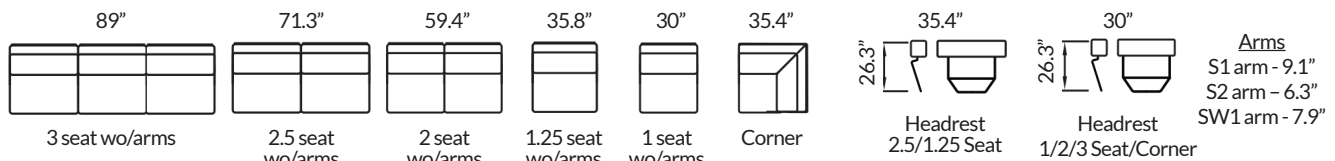

*Headrest sold separately

Stressless® Stella - Measurements (inches)

Item no.	Model	Width	Height	Depth	Seat Height	Seat Depth
N/A	Stella 2 Seat with S1 Arms	77.5	30.7	36.6	17.3	21.6
N/A	Stella 2 Seat with S2 Arms	72.0	30.7	36.6	17.3	21.6
N/A	Stella Wood 2 Seat with SW1 Arms	75.2	30.7	36.6	17.3	21.6
N/A	Stella 2.5 Seat with S1 Arms	89.3	30.7	36.6	17.3	21.6
N/A	Stella 2.5 Seat with S2 Arms	83.9	30.7	36.6	17.3	21.6
N/A	Stella Wood 2.5 Seat with SW1 Arms	87.0	30.7	36.6	17.3	21.6
N/A	Stella 2.5 Seat with Headrest and S1 Arms	89.3	38.6	36.6	17.3	21.6
N/A	Stella 2.5 Seat with Headrest and S2 Arms	83.9	38.6	36.6	17.3	21.6
N/A	Stella 3 Seat with S1 Arms	107.0	30.7	36.6	17.3	21.6
N/A	Stella 3 Seat with S2 Arms	101.6	30.7	36.6	17.3	21.6
N/A	Stella Wood 3 Seat with SW1 Arms	104.7	30.7	36.6	17.3	21.6
1420016	Stella Corner	35.4	30.7			
1420001	Stella Ottoman Large	35.4		22.4		
1420000	Stella Ottoman Medium	29.5		22.4		