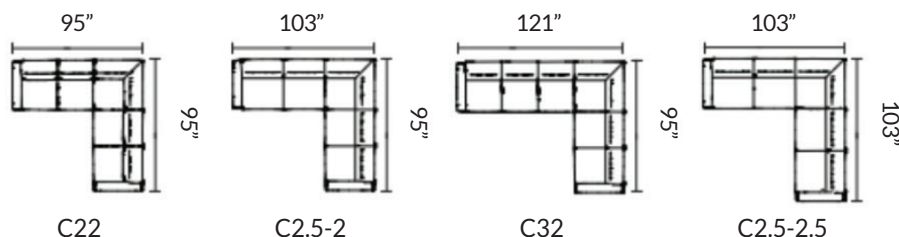

Stressless® Flora - Measurements (inches)

Item no.	Model	Width	Height	Depth	Seat Height	Seat Depth
1451020	Flora Wood 2 Seater	68.1	32.3	36.2	17.7	22.0
1451120	Flora Wood 2.5 Seater	76.0	32.3	36.2	17.7	22.0
1451030	Flora Wood 3 Seater	93.7	32.3	36.2	17.7	22.0
1451023	Flora Wood 2 Seat Arm Right	59.8	32.3	36.2	17.7	22.0
1451022	Flora Wood 2 Seat Arm Left	59.8	32.3	36.2	17.7	22.0
1451127	Flora Wood 2.5 Seat Arm Right	67.7	32.3	36.2	17.7	22.0
1451126	Flora Wood 2.5 Seat Arm Left	67.7	32.3	36.2	17.7	22.0
1451033	Flora Wood 3 Seat Arm Right	85.4	32.3	36.2	17.7	22.0
1451032	Flora Wood 3 Seat Arm Left	85.4	32.3	36.2	17.7	22.0
1451016	Flora Wood Corner	35.4	32.3	35.4	17.7	22.0