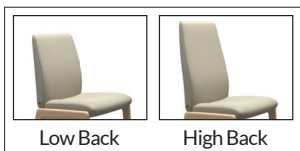

Stressless® Laurel

Item no.	Model	Leg Type	Packaging Option	Batick/Paloma/Calido/ Daisy/Dinamica/Grace
1842763	Laurel v2 Low Large	D100	1 Chair, Assembled	$795
1842767	Laurel v2 Low Large	D200	1 Chair, Assembled	$795
1842743	Laurel v2 Low Large	D350	1 Chair, 2 Boxes	$795
1842714	Laurel v2 Low Large w/arms	D100	1 Chair, Assembled	$895
1842724	Laurel v2 Low Large w/arms	D200	1 Chair, Assembled	$895
1842744	Laurel v2 Low Large w/arms	D350	1 Chair, 2 Boxes	$895
1843763	Laurel v2 High Large	D100	1 Chair, Assembled	$895
1843767	Laurel v2 High Large	D200	1 Chair, Assembled	$895
1843743	Laurel v2 High Large	D350	1 Chair, 2 Boxes	$895
1843714	Laurel v2 High Large w/arms	D100	1 Chair, Assembled	$995
1843724	Laurel v2 High Large w/arms	D200	1 Chair, Assembled	$995
1843744	Laurel v2 High Large w/arms	D350	1 Chair, 2 Boxes	$995
1842768	Laurel v2 Low Back Large	Home Office	1 Chair, 2 Boxes	$1,095
1842769	Laurel v2 Low Back Large w/ Arms	Home Office	1 Chair, 2 Boxes	$1,195
1843768	Laurel v2 High Back Large	Home Office	1 Chair, 2 Boxes	$1,195
1843769	Laurel v2 High Back Large w/ Arms	Home Office	1 Chair, 2 Boxes	$1,295

Wood Options: 36 Black, 37 Brown, 33 Oak Natural, 35 Walnut

D350 Base available in Matte Black or Chrome:
- Matte Black from Morganton, NC
- Chrome from Norway

AVAILABLE OPTIONS FOR DINING HOME OFFICE (PLEASE SPECIFY):

- -40 Chrome
- -45 Matte Black

Seat Back: