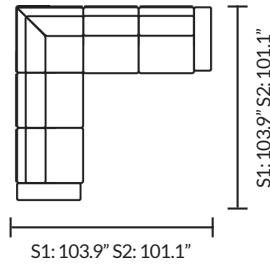

Stressless® Stella Configuration Examples

Item no.	Model	Batick & Fabrics** & Paloma Special	Dinamica & Paloma	Noblesse
1420124	Stella 2.5s wo/ Arms	$3,715	$4,095	$5,045
1420007 /1420247	Stella Arm S1/S2 Pair	$1,080	$1,200	$1,450
TOTAL		$4,795	$5,295	$6,495

Item no.	Model	Batick & Fabrics** & Paloma Special	Dinamica & Paloma	Noblesse
1420024	Stella 2s wo/ Arms	$3,115	$3,495	$4,345
1420016	Stella Corner	$2,795	$3,095	$3,695
1420024	Stella 2s wo/ Arms	$3,115	$3,495	$4,345
1420007 /1420247	Stella Arm S1/S2 Pair	$1,080	$1,200	$1,450
TOTAL		$10,105	$11,285	$13,835