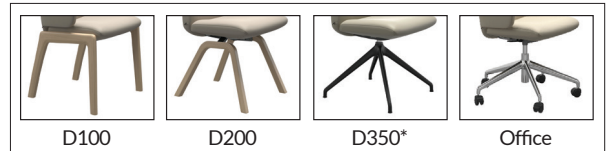

- 40 Chrome
- 45 Matte Black

Seat Back:

Arms:

Base:

* D350 Base has both 360° Swivel and Auto-Return to forward facing seat

Stressless® Laurel - Measurements (inches)

Item no.	Model	Leg Type	Width	Height	Depth	Seat Height
1842763	Laurel v2 Low Back Large	D100	22.4	36.2	24.4	18.9
1842714	Laurel v2 Low Back Large w/ Arms	D100	22.8	36.2	24.4	18.9
1843763	Laurel v2 High Back Large	D100	22.4	41.3	24.8	18.9
1843714	Laurel v2 High Back Large w/ Arms	D100	22.8	41.3	24.8	18.9
1842767	Laurel v2 Low Back Large	D200	19.7	36.2	24.4	18.9
1842724	Laurel v2 Low Back Large w/ Arms	D200	22.8	36.2	24.4	18.9
1843767	Laurel v2 High Back Large	D200	19.7	41.3	24.8	18.9
1843724	Laurel v2 High Back Large w/ Arms	D200	22.8	41.3	24.8	18.9
1842743	Laurel v2 Low Large	D350	19.7	36.2	24.4	18.9
1842744	Laurel v2 Low Large w/ Arms	D350	22.8	36.2	24.4	18.9
1843743	Laurel v2 High Large	D350	19.7	41.3	24.8	18.9
1843744	Laurel v2 High Large w/ Arms	D350	22.8	41.3	24.8	18.9
1842768	Laurel v2 Low Back Large	Home Office	28.3	34.3-39.0	28.3	16.9-21.7
1842769	Laurel v2 Low Back Large w/ Arms	Home Office	28.3	34.3-39.0	28.3	16.9-21.7
1843768	Laurel v2 High Back Large	Home Office	28.3	39.4-44.1	28.3	16.9-21.7
1843769	Laurel v2 High Back Large w/ Arms	Home Office	28.3	39.4-44.1	28.3	16.9-21.7