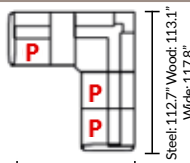

Steel: 102.4" Wood: 102.8" Wide: 107.1"

Item no.	Model	Ultrasuede/ Batick	Paloma Special	Dinamica/ Paloma	Cori	Pioneer/ Noblesse
1437813	Emily 1s Power Left Arm - Wood	$3,395	$3,095	$3,595	$3,695	$4,295
1436058	Emily Center Module	$1,100	$1,000	$1,200	$1,200	$1,400
1436016	Emily Corner	$4,300	$3,900	$4,600	$4,700	$5,400
1436817	Emily 1s Power wo/ Arms	$2,900	$2,600	$3,000	$3,100	$3,600
1437815	Emily 1s Power Right Arm - Wood	$3,400	$3,100	$3,600	$3,700	$4,300
TOTAL		$15,095	$13,695	$15,995	$16,395	$18,995

P Any Left, Right and Center Seats have the option of Power Recline.
(NOTE: Seats opposing corners cannot both have power without at least one module for separation.)