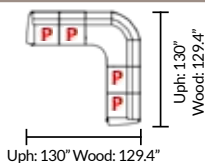

Item no.	Model	Ultrasuede/ Batick	Paloma Special	Dinamica/ Paloma	Cori	Pioneer/ Noblesse
1428813	Mary HR 1s Power Left Arm - Wood	$3,095	$2,895	$3,295	$3,395	$3,895
1428817	Mary HR 1s Power wo/ Arms	$2,600	$2,400	$2,700	$2,800	$3,200
1428016	Mary HR Corner	$3,595	$3,395	$3,995	$4,195	$4,795
1428817	Mary HR 1s Power wo/ Arms	$2,600	$2,400	$2,700	$2,800	$3,200
1428815	Mary HR 1s Power Right Arm - Wood	$3,100	$2,900	$3,300	$3,400	$3,900
TOTAL		$14,990	$13,990	$15,990	$16,590	$18,990

P Any Left, Right and Center Seats have the option of Power Recline