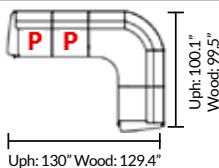

Item no.	Model	Ultrasuede/ Batick	Paloma Special	Dinamica/ Paloma	Cori	Pioneer/ Noblesse
1428813	Mary HR 1s Power Left Arm - Wood	$3,095	$2,895	$3,295	$3,395	$3,895
1428817	Mary HR 1s Power wo/ Arms	$2,600	$2,400	$2,700	$2,800	$3,200
1428016	Mary HR Corner	$3,595	$3,395	$3,995	$4,195	$4,795
1428013	Mary HR 1s Right Arm - Wood	$2,700	$2,500	$2,900	$3,000	$3,500
TOTAL		$11,990	$11,190	$12,890	$13,390	$15,390