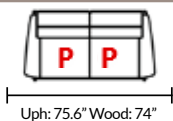

Stressless® Mary HR Configuration Examples

Item no.	Model	Ultrasuede/ Batick	Paloma Special	Dinamica/ Paloma	Cori	Pioneer/ Noblesse
1431813	Mary HR 1s Power Left Arm - Uph	$3,095	$2,895	$3,295	$3,395	$3,895
1431815	Mary HR 1s Power Right Arm - Uph	$3,100	$2,900	$3,300	$3,400	$3,900
TOTAL		$6,195	$5,795	$6,595	$6,795	$7,795