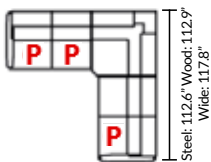

Stressless® Emily Configuration Examples

Steel: 97.6" Wood: 98.4" Wide 107.1"

Item no.	Model	Ultrasuede/ Batick	Paloma Special	Dinamica/ Paloma	Cori	Pioneer/ Noblesse
1436012	Emily 1s Left Arm - Steel	$2,995	$2,695	$3,195	$3,295	$3,895
1436014	Emily 1s wo/ Arms	$2,500	$2,200	$2,600	$2,700	$3,200
1436815	Emily 1s Power Right Arm - Steel	$3,400	$3,100	$3,600	$3,700	$4,300
TOTAL		$8,895	$7,995	$9,395	$9,695	$11,395

Steel: 112.6" Wood: 112.9" Wide: 117.8"

Item no.	Model	Ultrasuede/ Batick	Paloma Special	Dinamica/ Paloma	Cori	Pioneer/ Noblesse
1436012	Emily 1s Power Left Arm - Steel	$3,395	$3,095	$3,595	$3,695	$4,295
1436817	Emily 1s Power wo/ Arms	$2,900	$2,600	$3,000	$3,100	$3,600
1436016	Emily Corner	$4,300	$3,900	$4,600	$4,700	$5,400
1436014	Emily 1s wo/ Arms	$2,500	$2,200	$2,600	$2,700	$3,200
1436815	Emily 1s Power Right Arm - Steel	$3,400	$3,100	$3,600	$3,700	$4,300
TOTAL		$16,495	$14,895	$17,395	$17,895	$20,795