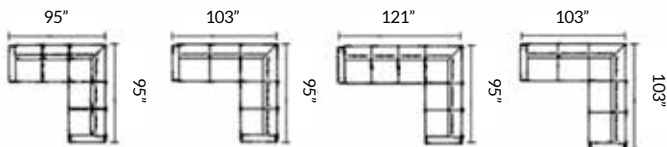

NOTES:

- Paloma Special Colors : Black, Chocolate, Light Grey, New Cognac, Oxford Blue, Sand & Silver Grey