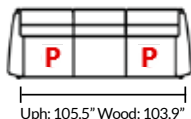

Item no.	Model	Ultrasuede/ Batick	Paloma Special	Dinamica/ Paloma	Cori	Pioneer/ Noblesse
1431813	Mary HR 1s Power Left Arm - Uph	$3,095	$2,895	$3,295	$3,395	$3,895
1428014	Mary HR 1s wo/ Arms	$2,200	$2,000	$2,300	$2,400	$2,800
1431815	Mary HR 1s Power Right Arm - Uph	$3,100	$2,900	$3,300	$3,400	$3,900
TOTAL		$8,395	$7,795	$8,895	$9,195	$10,595