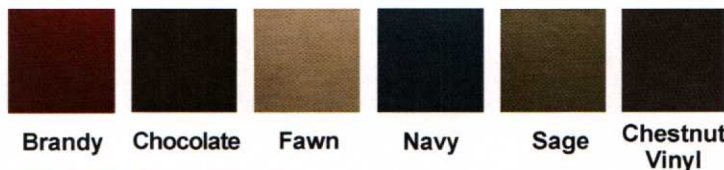

Weight capacity: 325 lbs.

Back width: 27"

Seat to floor: 18.5"

Seat depth: 19.5"

Seat width: 20"

Top of back to seat: 25"

Model LC-100 Fabric Choices

Start enjoying all the life enhancing benefits of an Easy Comfort® Lift Chair today!