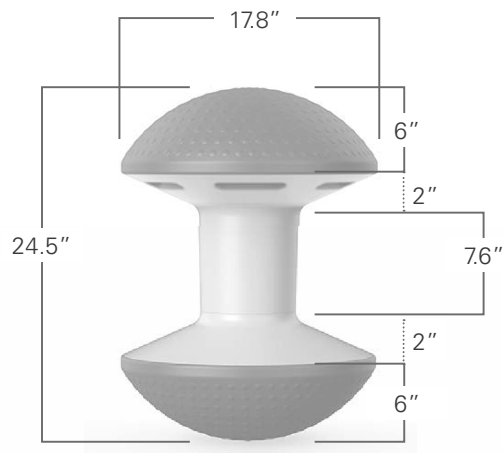

Specifications

- Ships inflated
- Air pump is included in package
- Weight: 13.5 lbs
- Accommodates users up to 300 lbs
- 3-year warranty

Ballo and the Environment

Humanscale products are designed with a constant and genuine focus on their environmental impact at every stage of their development. For us, the best designs in the world achieve more with less, and sustainability is the natural result of this focus.

Although inspired by the exercise ball, Ballo does not contain traditionally used PVC (also known as vinyl) that can be harmful to people and the environment. Instead, Ballo employs an eco-friendly material made from Thermoplastic Vulcanizates (TPV). TPV contains no dangerous residues, no heavy metals or phthalate esters chemicals.