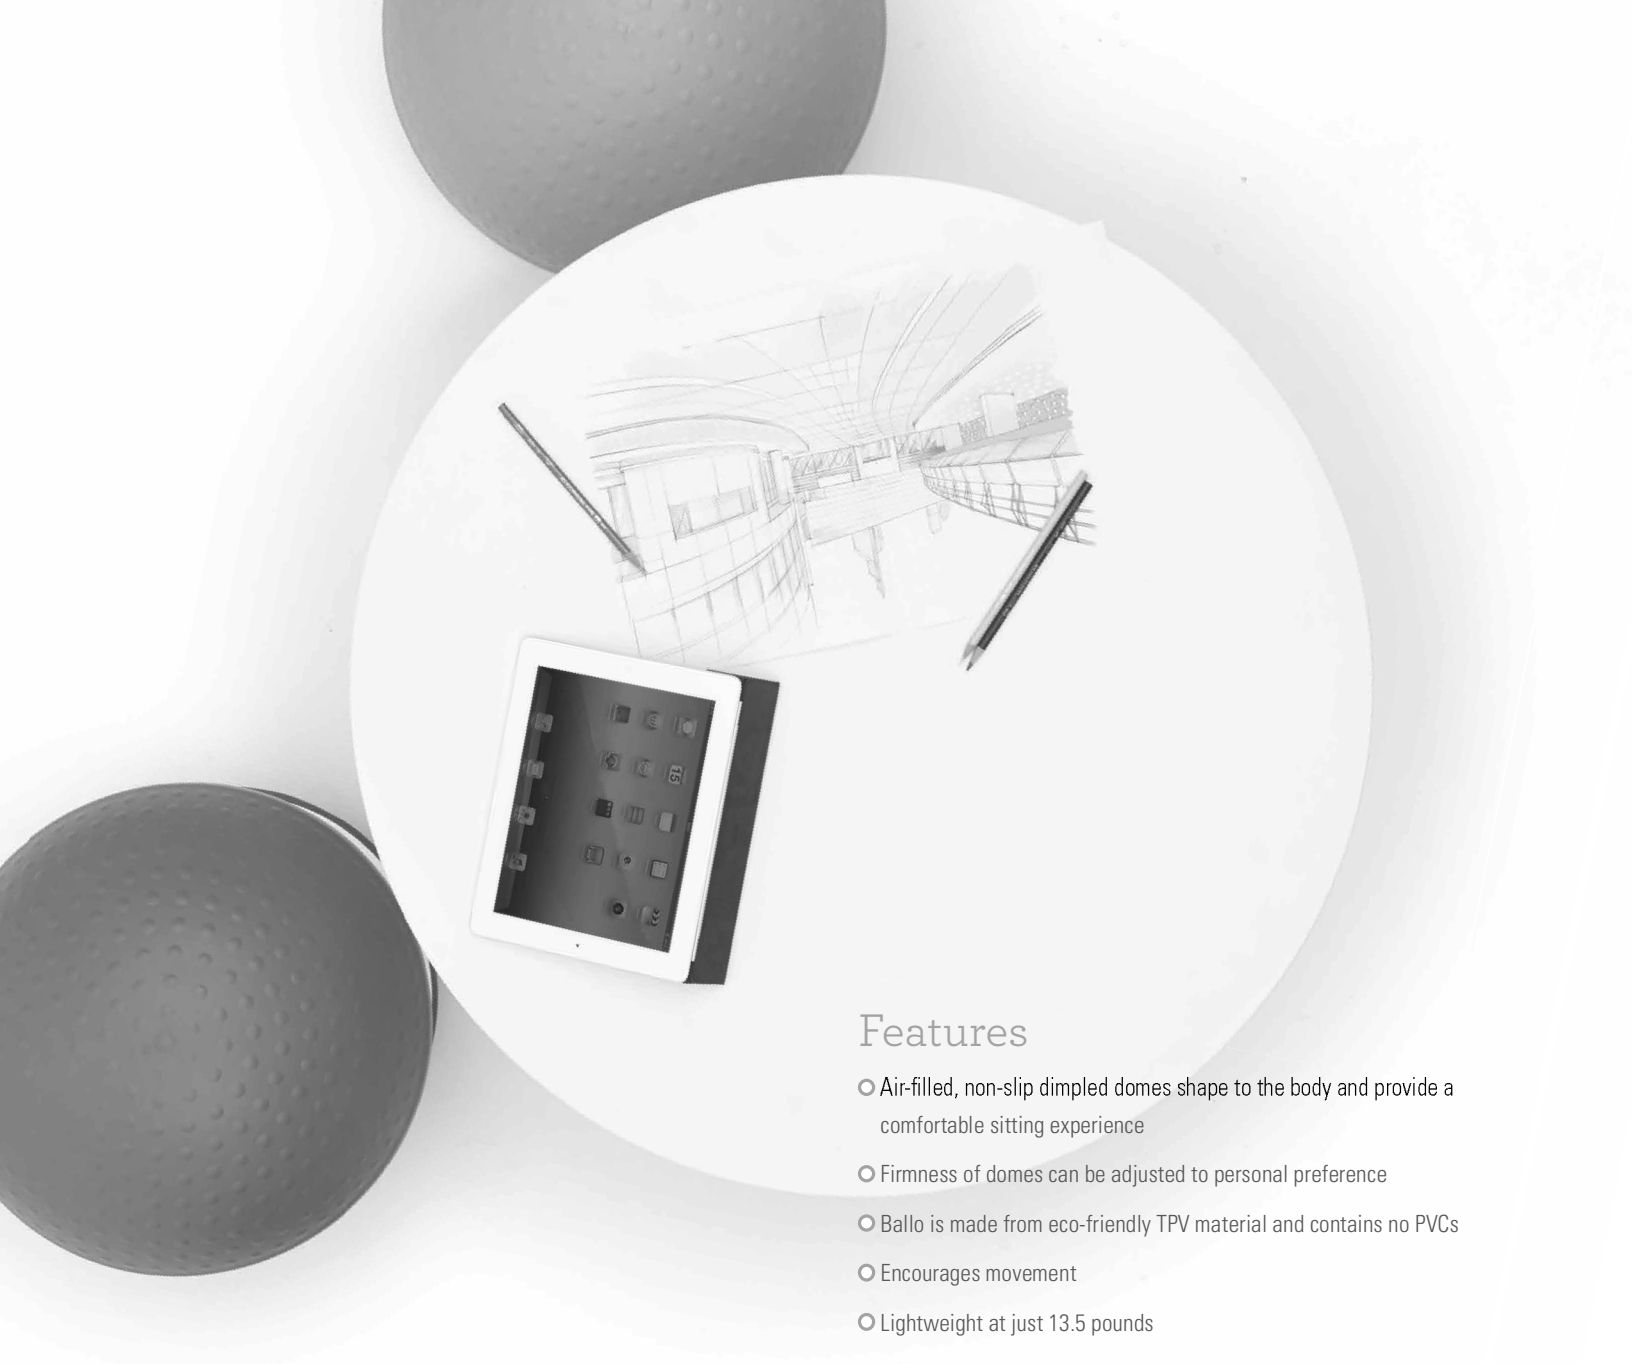

*ballo*<sup>™</sup>

A Don Chadwick Design

Humanscale

Ballo is a multipurpose stool for short-term, active sitting. Ideal for a variety of uses, settings and spaces, the Ballo stool is suited to home and office environments and everywhere in between. Perfect for pulling up a quick seat, surrounding a conference table or for use in a reception area, Ballo inspires activity. Available in seven colors, Ballo's playful aesthetic complements any space while promoting healthy movement.

### The Ballo stool is ideal for:

- Collaboration spaces
- Education spaces
- Cafeterias
- Reception areas
- Touchdown spaces
- Guest seating at workstations
- Family rooms
- Home offices
- Lounge areas

## Features

- Air-filled, non-slip dimpled domes shape to the body and provide a comfortable sitting experience
- Firmness of domes can be adjusted to personal preference
- Ballo is made from eco-friendly TPV material and contains no PVCs
- Encourages movement
- Lightweight at just 13.5 pounds

## Product Materials

The Ballo stool features a counterweight in its base that helps it remain upright.