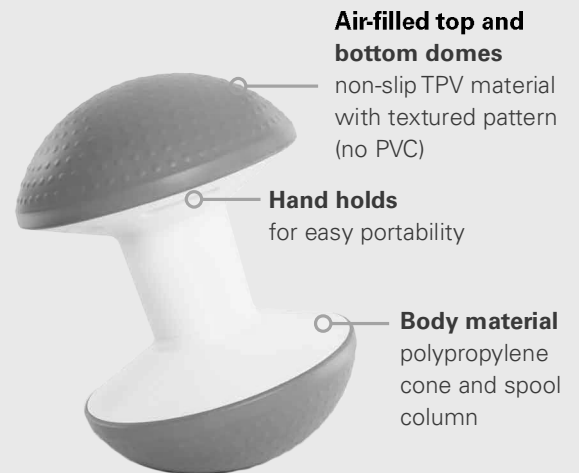

Product Materials

The Ballo stool features a counterweight in its base that helps it remain upright.