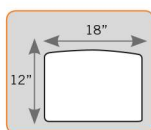

Available in Maple, Walnut and Dark Walnut finish.

Our two-level, suspended spanner wedge table connects directly between two Perfect Chairs, allowing you to create your own unique home theater ensemble. Use wedge tables to connect a group of chairs in a graceful arc.