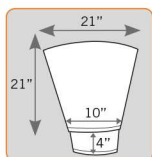

Available in Maple, Walnut and Dark Walnut finish.

Our two-level, suspended spanner wedge table connects directly between two Perfect Chairs, allowing you to create your own unique home theater ensemble. Use wedge tables to connect a group of chairs in a graceful arc.