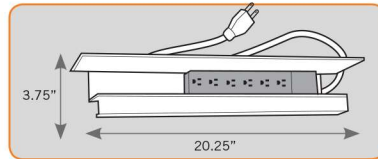

Perfect Chair Cord Manager provides a simple solution for managing both your chair's power cord and the cords from any electronic devices you are using while sitting in your chair.

Cord Manager