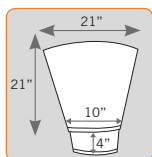

Available in Maple, Walnut and Dark Walnut finish.

Our two-level, suspended spanner wedge table connects directly between two Perfect Chairs, allowing you to create your own unique home theater ensemble. Use wedge tables to connect a group of chairs in a graceful arc.