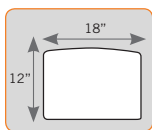

Available in Maple, Walnut and Dark Walnut finish.

Our two-level, suspended spanner wedge table connects directly between two Perfect Chairs, allowing you to create your own unique home theater ensemble. Use wedge tables to connect a group of chairs in a graceful arc.