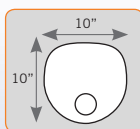

accessories

The **Perfect** way to enhance your Perfect Chair®.

Designed to secure your laptop, iPad®, book or papers in place at the perfect height for the ultimate in ergonomic productivity.

Available in Maple, Walnut and Dark Walnut finish.

Our two-level, suspended spanner wedge table connects directly between two Perfect Chairs, allowing you to create your own unique home theater ensemble. Use wedge tables to connect a group of chairs in a graceful arc.

Available in Maple, Walnut and Dark Walnut finish.

Snacks and beverages are right at hand. Because once you sit in your Perfect Chair, you're not going to want to get up.

Available in Maple, Walnut and Dark Walnut finish.