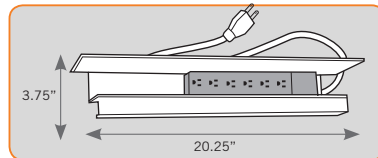

Perfect Chair Cord Manager provides a simple solution for managing both your chair's power cord and the cords from any electronic devices you are using while sitting in your chair.

Cord Manager