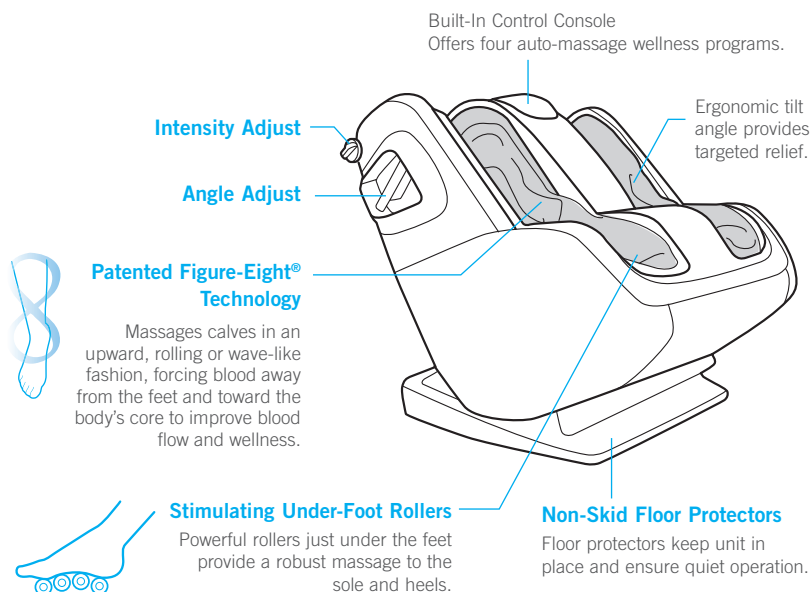

More Features for More Comfort

Model number: Reflex8
Part number: ■ 200-Reflex8-001 (Black)
1-Year Limited Warranty