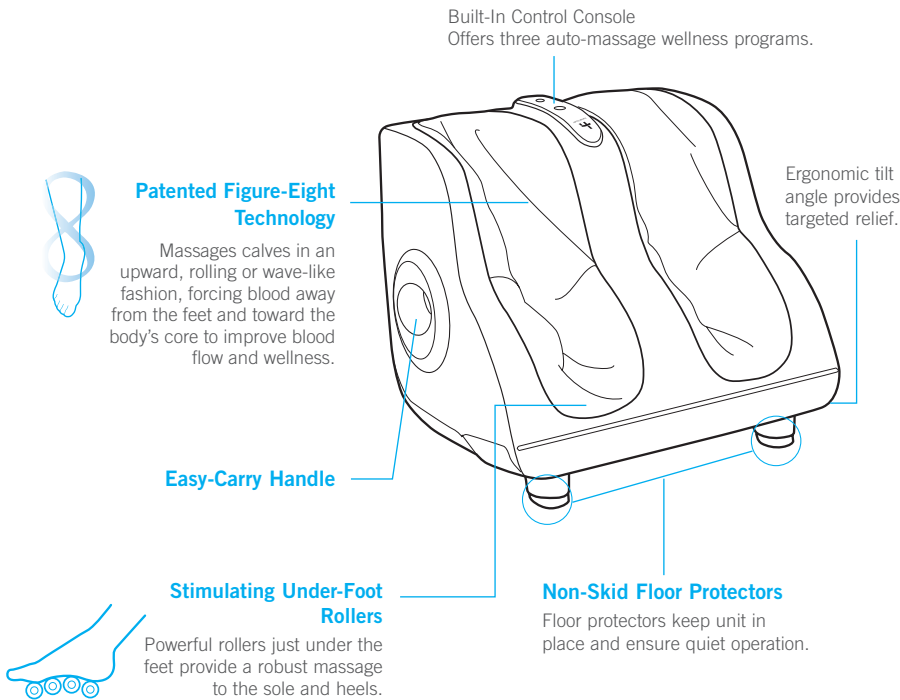

More Features for More Comfort

Model number: **Reflex2**
Part number: ■ 200-Reflex2-001 (Black)
1-Year Limited Warranty

Onboard Control

Three Automatic Wellness Programs

Relieve

A continuous cycle of kneading and under-foot massage to relax and regenerate.

Renew

A brisk, effective kneading massage that provides continuous relief.

Soothe

A pulsating, kneading massage that improves circulation.

Massage	Kneading with under-foot reflexology
Programs	3 Auto Wellness Programs
Color	Black
Mechanism Type	Patented Robotic Massage®
Patented Technology	Exclusive Figure-Eight Technology and Human Touch Technology®
Feet	Non-skid floor protectors
Dimensions	18" L x 20" W x 16" H
Weight	21 lbs.
Voltage	AC110-120V 60 Hz
Power Consumption	50 Watts

Soothes aching feet and calves

"Figure-Eight Technology pampers tired, tender, and sore muscles. This foot-and-calf massager will enhance your life with improved circulation to the legs, relaxed essential postural muscles, and reduced pain and discomfort. Begin your day with this technology to energize and rejuvenate, and then end the day with a soothing, relaxing massage." – Jon L. Stucky, Doctor of Chiropractic

ERGONOMIC STYLING

Enhanced tilt angle perfectly matches the body's ergonomics for maximum comfort. The sleek, modern and compact unit has been stylishly designed to provide superior and effective relief at home or work.

REMARKABLY LIFE-LIKE MASSAGE

Completely surrounds the feet and calves to deliver a fluid, highly effective massage that emulates the expert hands and techniques of highly trained massage therapists.

BENEFITS

- Figure-Eight Technology improves circulation
- Under-foot reflexology revives arches and heels
- Quick recovery for over-stressed feet
- Rejuvenates muscles after long periods of standing
- Convenient, effective relief at home or work