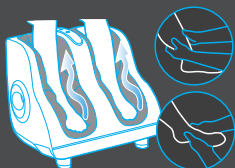

#### Soothe

A pulsating, kneading massage that improves circulation.

Massage	Kneading with under-foot reflexology
Programs	3 Auto Wellness Programs
Color	Black
Mechanism Type	Patented Robotic Massage <sup>®</sup>
Patented Technology	Exclusive Figure-Eight Technology and Human Touch Technology <sup>®</sup>
Feet	Non-skid floor protectors
Dimensions	18" L x 20" W x 16" H
Weight	21 lbs.
Voltage	AC110-120V 60 Hz
Power Consumption	50 Watts

## Soothes aching feet and calves

"Figure-Eight Technology pampers tired, tender, and sore muscles. This foot-and-calf massager will enhance your life with improved circulation to the legs, relaxed essential postural muscles, and reduced pain and discomfort. Begin your day with this technology to energize and rejuvenate, and then end the day with a soothing, relaxing massage." – Jon L. Stucky, Doctor of Chiropractic

### ERGONOMIC STYLING

Enhanced tilt angle perfectly matches the body's ergonomics for maximum comfort. The sleek, modern and compact unit has been stylishly designed to provide superior and effective relief at home or work.