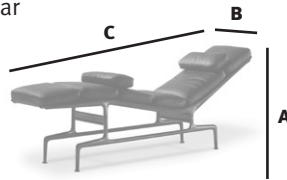

© 2009 Herman Miller, Inc. 0.E52013

**Designers:** Charles and Ray Eames

**Warranty:** 3-year

**General Dimensions**

**A** height: 29.5 in.

**B** width: 18 in.

**c** length: 76.5 in.

**EAMES CHAISE [hermanmiller.com/eameschaise](https://hermanmiller.com/eameschaise)**

- A functional and comfortable piece of art.
- Soft cushions on a slender, sloping frame support the body in healthful recline.
- A beautiful place to relax in a study, den, or executive office.