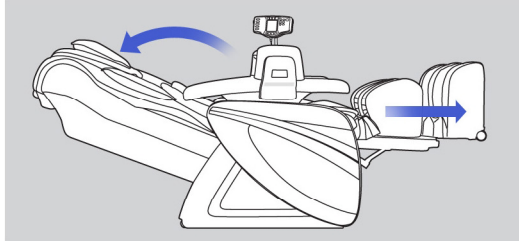

FULL BODY STETCHING

As the foot and calf massage wells gently hold your legs, the massage chair slowly reclines, stretching the spine to increase blood flow to the vertebrae and disks, effectively rejuvenating the lower back.

It also comes with built-in leg extension to stretch your knees and lower body muscles and nerves.

Description	Specifications
Product Name	MASSAGE CHAIR
Model No.	EC-366
Rated Voltage	110V ~
Rated Frequency	60Hz
Rated Power Consumption	280W Max
Timer	5, 10, 15, 20, 25, 30 minutes
Max Time Rate	60 minutes
Available in	 Brown PU / Brown Leather with PU  Black PU / Black Leather with PU