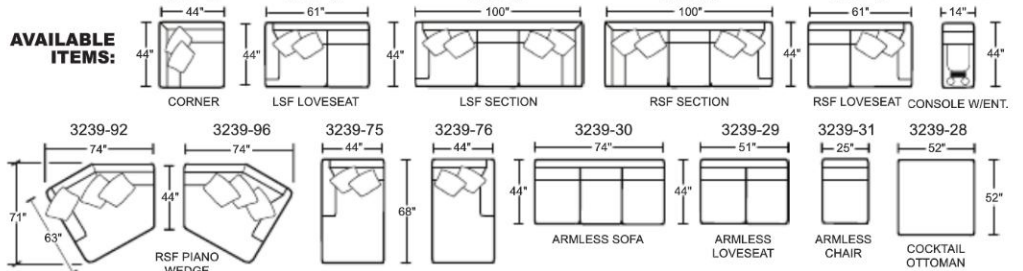

AVAILABLE ITEMS:

3239 MALIBU
MODULAR SECTIONAL