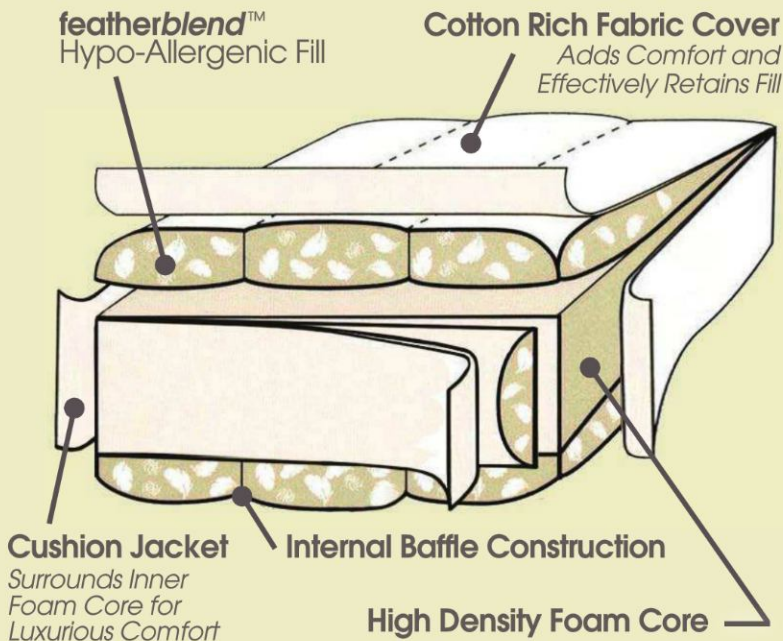

Seat Cushion Construction

Cushion Care

- **fluff cushions**
  as you would a pillow
- **turn & rotate**
  cushions to wear evenly
- **vacuum**
  regularly for maximum resiliency

Occasionally a feather may work its way through the upholstery - this is normal.