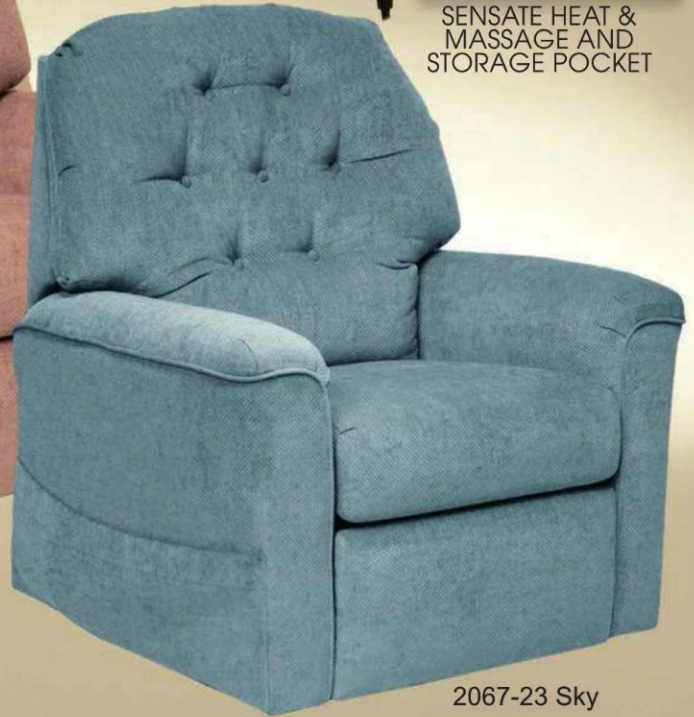

2067-23 Sky