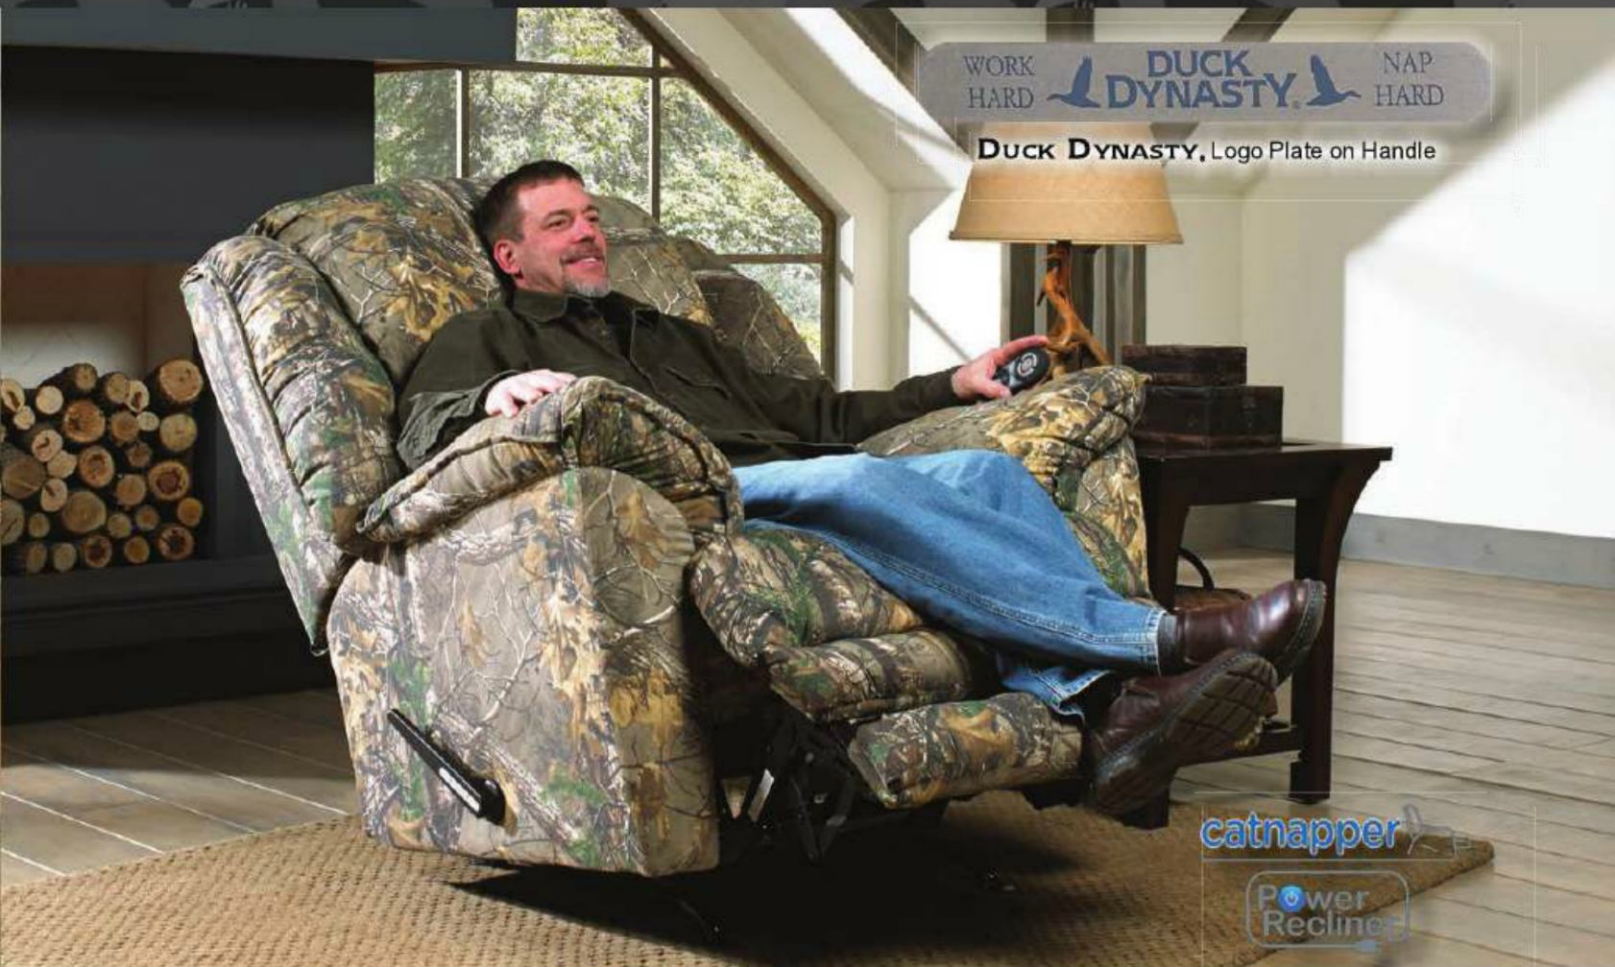

5804 YOSEMITE

WORK
HARD

DUCK
DYNASTY

NAP
HARD

DUCK DYNASTY, Logo Plate on Handle

catnapper

Power
Recliner

5804-2 Chaise Rocker Recliner w/Heat & Massage

Dimensions: L 46" H 46" D 44"

- Luxurious Triple Back
- "X-TRA Comfort" Extended Ottoman
- Sensate Heat & Massage
- Magazine Pocket
- Official DUCK DYNASTY® Licensed Product