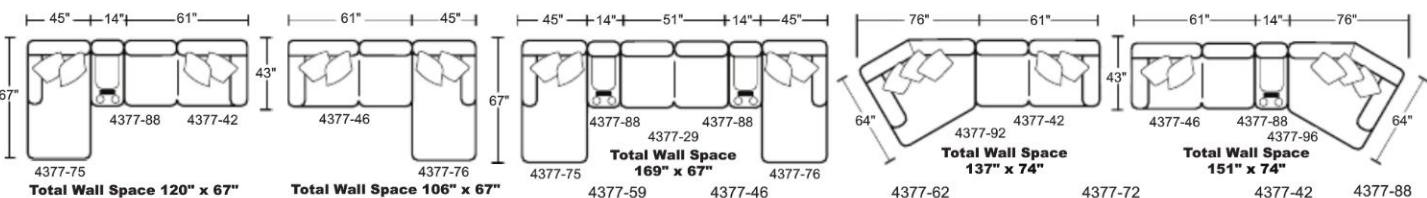

FABRIC/PILLOW:
2334-09 Chocolate / 2337-29 Iron / 2338-29 Onyx Coffee
2334-01 Ivory / 2686-48 Domino / 2680-08 Noir
2334-16 Seal / 2751-29 Burlap / 2753-16 Stone

DIMENSIONS:

	L	H	D
LSF Section	4377-62	101"	38" 43"
RSF Section	4377-72	101"	38" 43"
LSF Loveseat	4377-46	61"	38" 43"
RSF Loveseat	4377-42	61"	38" 43"
LSF Chaise	4377-75	45"	38" 67"
RSF Chaise	4377-76	45"	38" 67"
LSF Piano Wedge	4377-92	76"	38" 64"
RSF Piano Wedge	4377-96	76"	38" 64"
Armless Sofa	4377-30	75"	38" 43"
Armless Loveseat	4377-29	51"	38" 43"
Armless Chair	4377-31	26"	38" 43"
Corner	4377-59	43"	38" 43"
Cocktail Ottoman	4377-28	51"	18" 51"
Console w/Ent	4377-88	14"	36" 43"