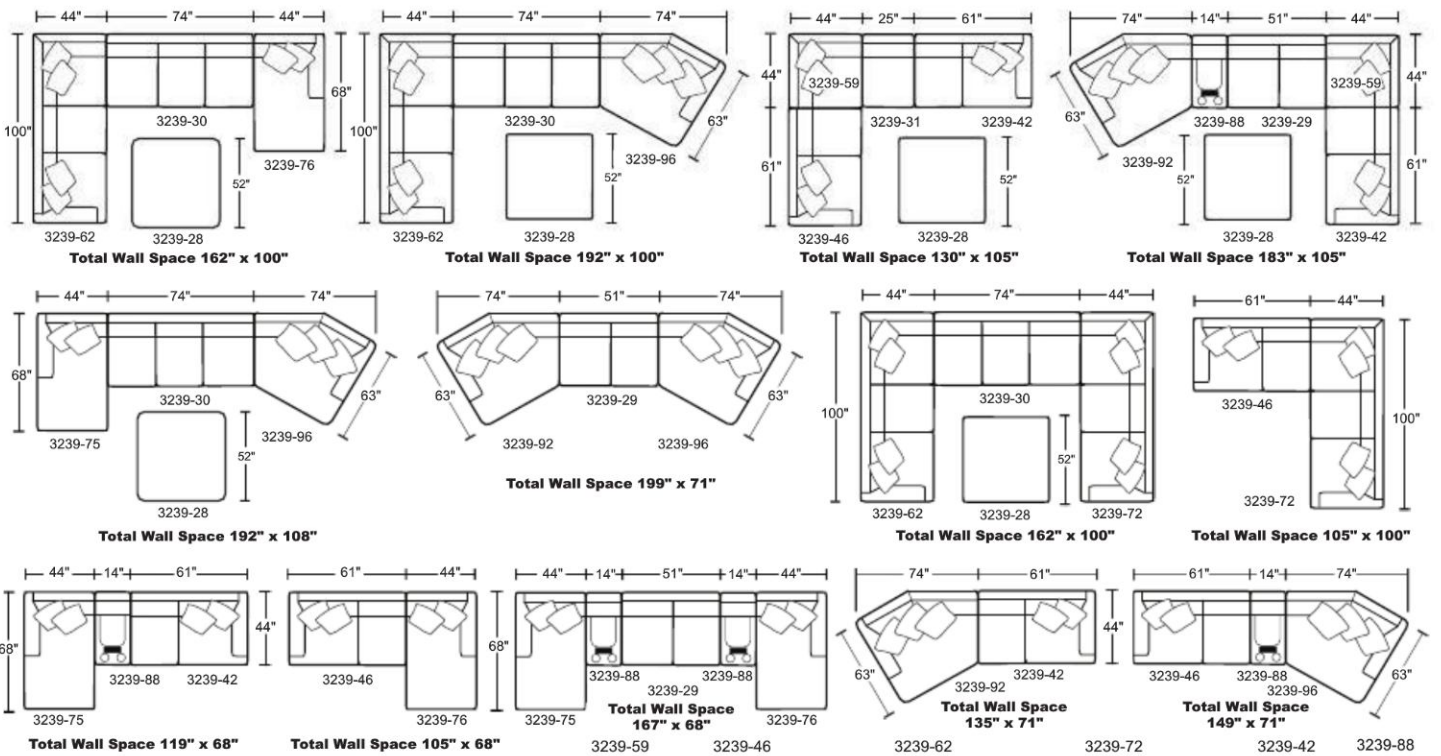

Shown above, from left:
3239-92 LSF Piano Wedge
3239-29 Armless Loveseat
3239-96 RSF Piano Wedge

FABRIC/PILLOW:
1983-36 Taupe / 2736-48 Phantom / 2737-28Shadow
2668-44 Adobe / 2693-44 Henna / 2694-44Henna
2668-26 Sand / 2683-28 Pewter / 2669-26Camel

DIMENSIONS:

	L	H	D
LSF Section	3239-62	100"	38" 44"
RSF Section	3239-72	100"	38" 44"
LSF Loveseat	3239-46	61"	38" 44"
RSF Loveseat	3239-42	61"	38" 44"
LSF Chaise	3239-75	44"	38" 68"
RSF Chaise	3239-76	44"	38" 68"
LSF Piano Wedge	3239-92	74"	38" 63"
RSF Piano Wedge	3239-96	74"	38" 63"
Armless Sofa	3239-30	74"	38" 44"
Armless Loveseat	3239-29	51"	38" 44"
Armless Chair	3239-31	25"	38" 44"
Corner	3239-59	44"	38" 44"
Cocktail Ottoman	3239-28	52"	17" 52"
Console w/Ent	3239-88	14"	25" 44"