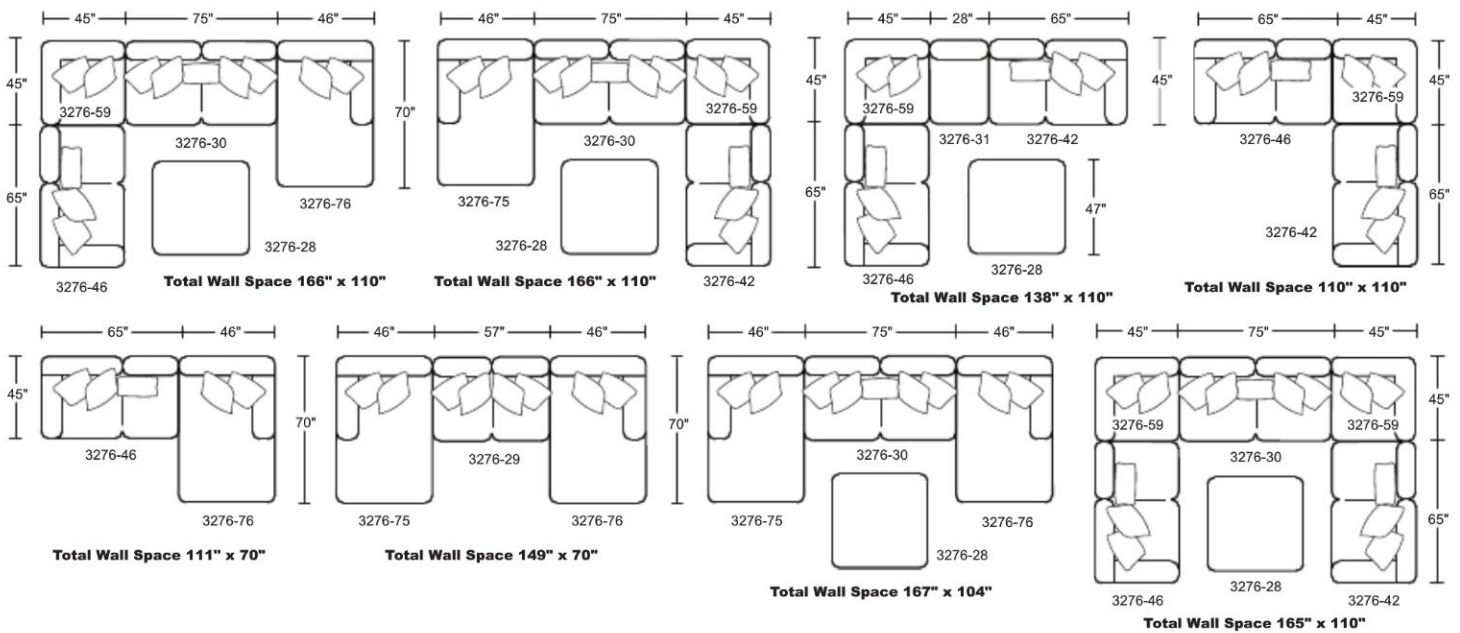

Shown above, from left:
3276-46 LSF Loveseat
3276-59 Corner
3276-42 RSF Loveseat