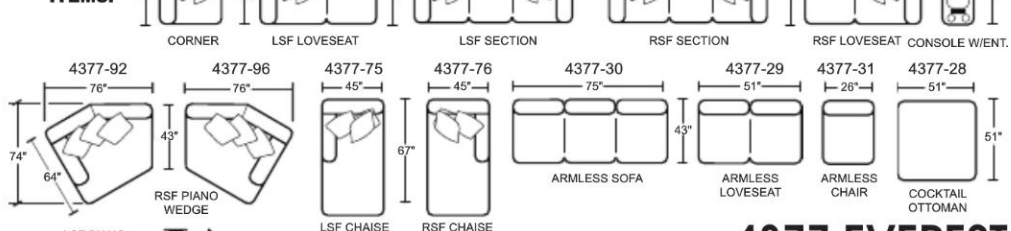

AVAILABLE ITEMS:

4377 EVEREST
MODULAR SECTIONAL