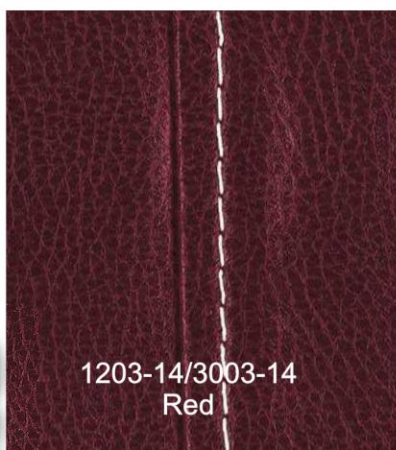

1203-14/3003-14
Red