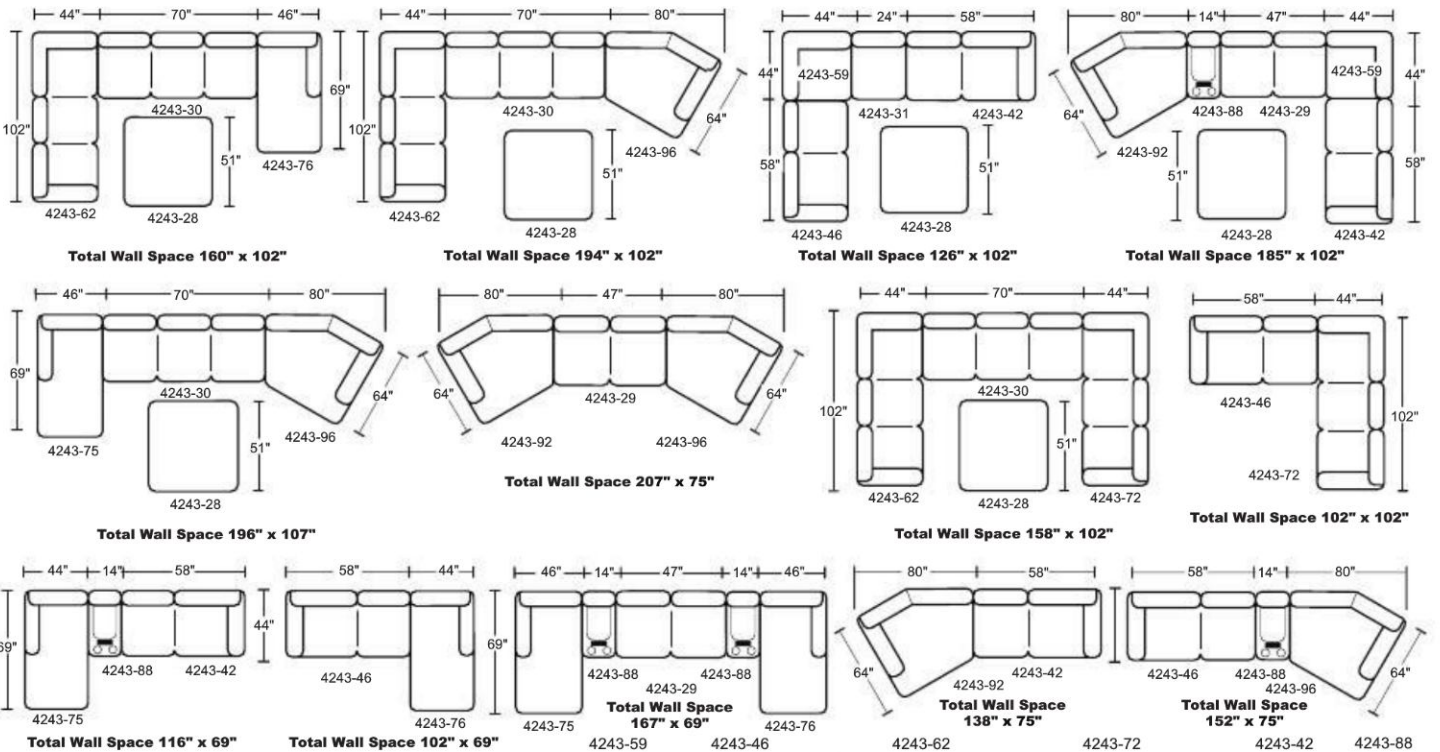

Shown above, from left:
4243-62 LSF Section
4243-30 Armless Sofa
4243-76 RSF Chaise
4243-28 Cocktail Ottoman

FABRIC/PILLOW:

- 1233-11 / 3033-11 Putty
- 1223-29 / 3023-29 Godiva
- 1223-09 / 3023-09 Chestnut

DIMENSIONS:

	L	H	D	
LSF Section	4243-62	102"	39"	44"
RSF Section	4243-72	102"	39"	44"
LSF Loveseat	4243-46	58"	39"	44"
RSF Loveseat	4243-42	58"	39"	44"
LSF Chaise	4243-75	46"	39"	69"
RSF Chaise	4243-76	46"	39"	69"
LSF Piano Wedge	4243-92	80"	39"	64"
RSF Piano Wedge	4243-96	80"	39"	64"
Armless Sofa	4243-30	70"	39"	44"
Armless Loveseat	4243-29	47"	39"	44"
Armless Chair	4243-31	24"	39"	44"
Corner	4243-59	44"	39"	44"
Cocktail Ottoman	4243-28	51"	21"	51"
Console w/Ent	4243-88	14"	33"	44"