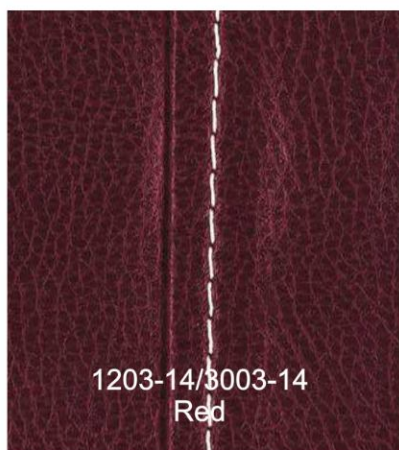

## 4415-5 Cosmo Swivel Glider Recliner

Dimensions: L 40" H 43" D 42"

- Valentino Bonded Leather-Touch
- Comfortable Pillow-Pad Seat
- Smooth and Easy Glider Function
- Full 360° Swivel

1203-14/3003-14  
Red