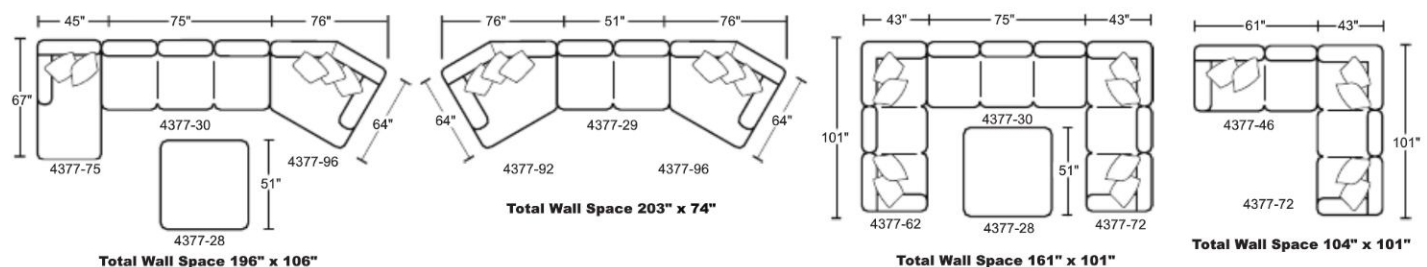

FABRIC/PILLOW:
2334-09 Chocolate / 2337-29 Iron / 2338-29 Onyx Coffee
2334-01 Ivory / 2686-48 Domino / 2680-08 Noir
2334-16 Seal / 2751-29 Burlap / 2753-16 Stone

DIMENSIONS:

	L	H	D
LSF Section	4377-62	101"	38" 43"
RSF Section	4377-72	101"	38" 43"
LSF Loveseat	4377-46	61"	38" 43"
RSF Loveseat	4377-42	61"	38" 43"
LSF Chaise	4377-75	45"	38" 67"
RSF Chaise	4377-76	45"	38" 67"
LSF Piano Wedge	4377-92	76"	38" 64"
RSF Piano Wedge	4377-96	76"	38" 64"
Armless Sofa	4377-30	75"	38" 43"
Armless Loveseat	4377-29	51"	38" 43"
Armless Chair	4377-31	26"	38" 43"
Corner	4377-59	43"	38" 43"
Cocktail Ottoman	4377-28	51"	18" 51"
Console w/Ent	4377-88	14"	36" 43"