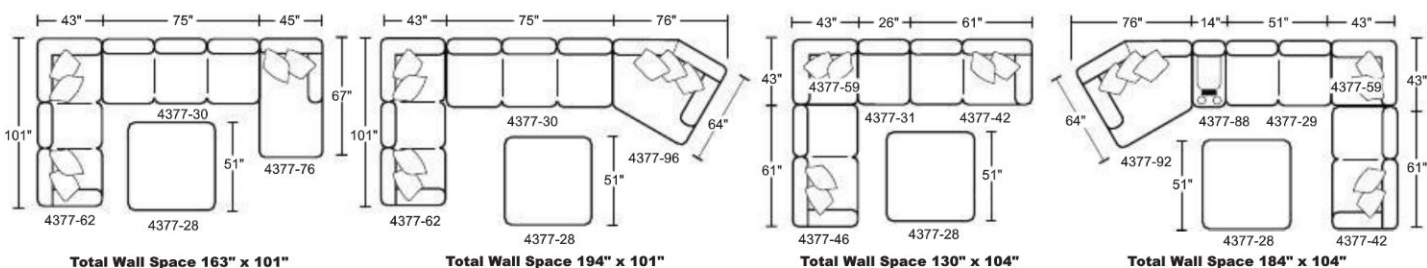

Shown from left:
4377-46 LSF Loveseat
4377-96 RSF Piano Wedge
4377-28 Cocktail Ottoman

FABRIC/PILLOW:
2334-09 Chocolate / 2337-29 Iron / 2338-29 Onyx Coffee
2334-01 Ivory / 2686-48 Domino / 2680-08 Noir
2334-16 Seal / 2751-29 Burlap / 2753-16 Stone

DIMENSIONS:

	L	H	D
LSF Section	4377-62	101"	38" 43"
RSF Section	4377-72	101"	38" 43"
LSF Loveseat	4377-46	61"	38" 43"
RSF Loveseat	4377-42	61"	38" 43"
LSF Chaise	4377-75	45"	38" 67"
RSF Chaise	4377-76	45"	38" 67"
LSF Piano Wedge	4377-92	76"	38" 64"
RSF Piano Wedge	4377-96	76"	38" 64"
Armless Sofa	4377-30	75"	38" 43"
Armless Loveseat	4377-29	51"	38" 43"
Armless Chair	4377-31	26"	38" 43"
Corner	4377-59	43"	38" 43"
Cocktail Ottoman	4377-28	51"	18" 51"
Console w/Ent	4377-88	14"	36" 43"