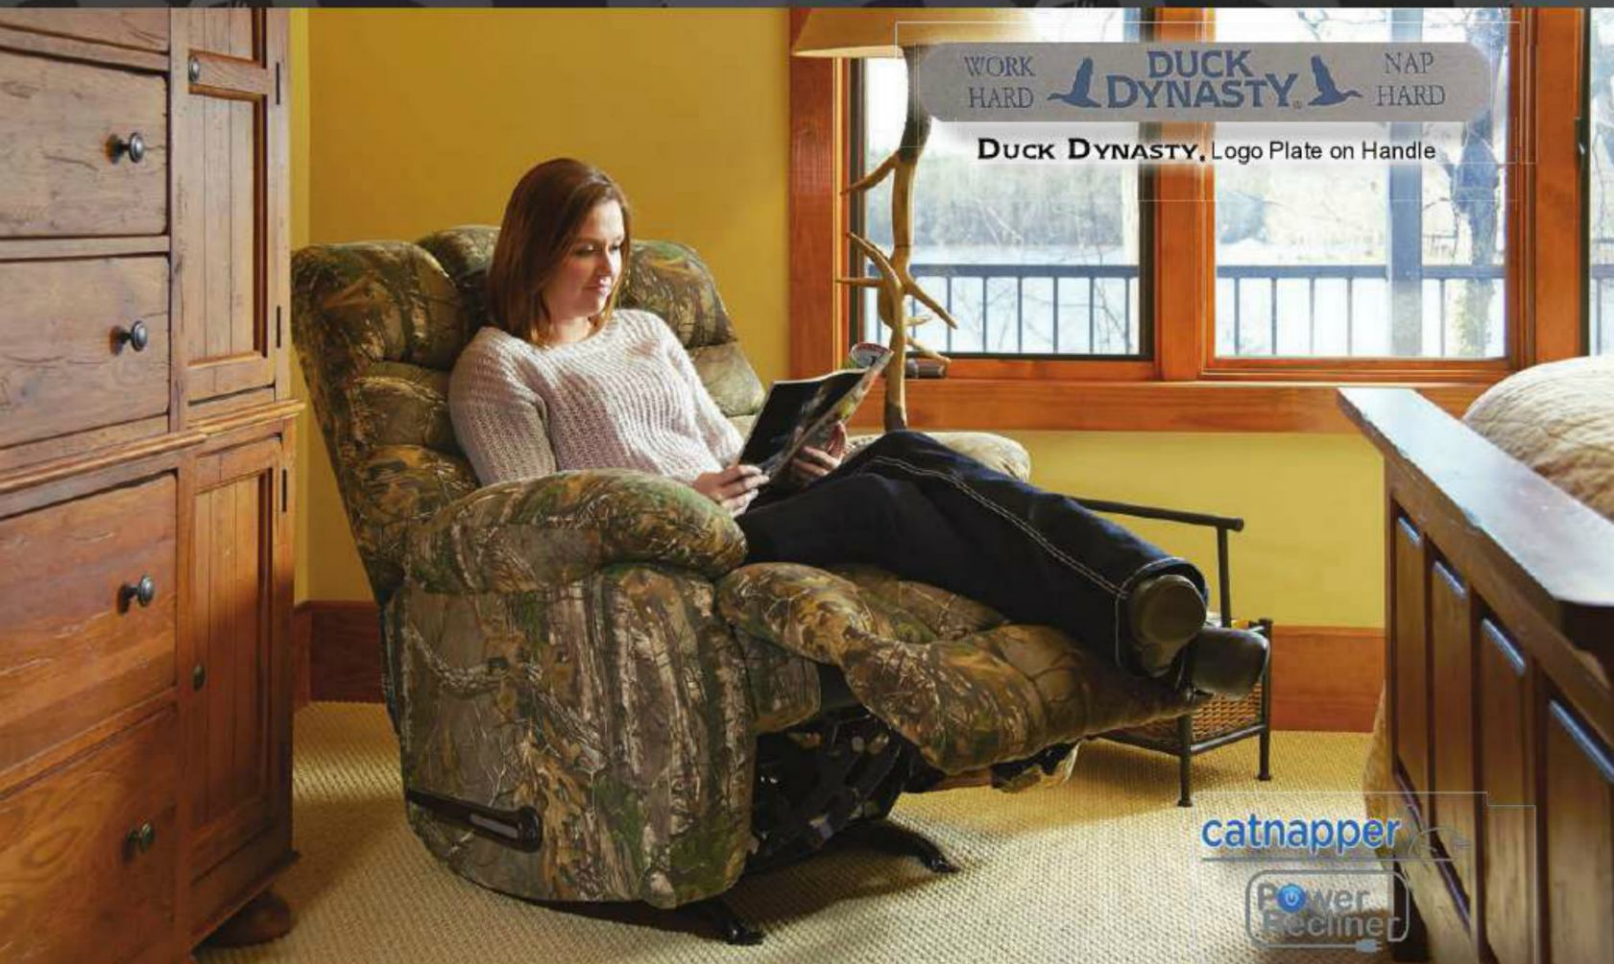

5806 FLAT ROCK

WORK HARD **DUCK DYNASTY** NAP HARD

DUCK DYNASTY, Logo Plate on Handle

catnapper

5806-2 Chaise Rocker Recliner

Dimensions: L 39" H 43" D 41"

- Plush Radius Arm Styling
- Pull Tufted Designer Sew Treatment
- Extra Padded Chaise Seating
- Official **DUCK DYNASTY**® Licensed Product