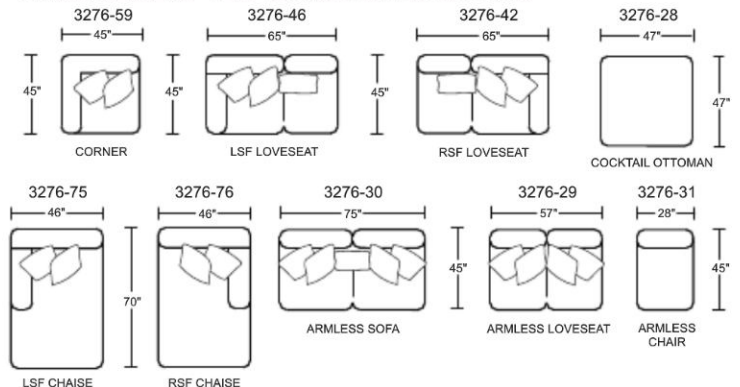

AVAILABLE ITEMS - 3276 Serena Sectional Collection:

JACKSON
FURNITURE
PLATINUM COLLECTION

3276 SERENA
SECTIONAL