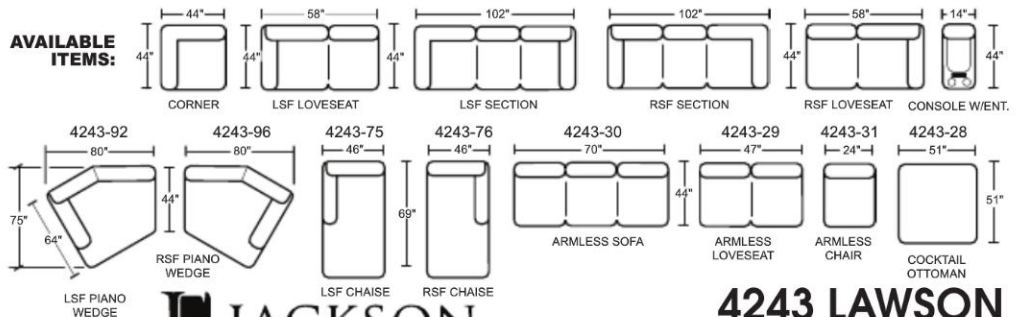

AVAILABLE ITEMS:

JACKSON FURNITURE 4243 LAWSON MODULAR SECTIONAL