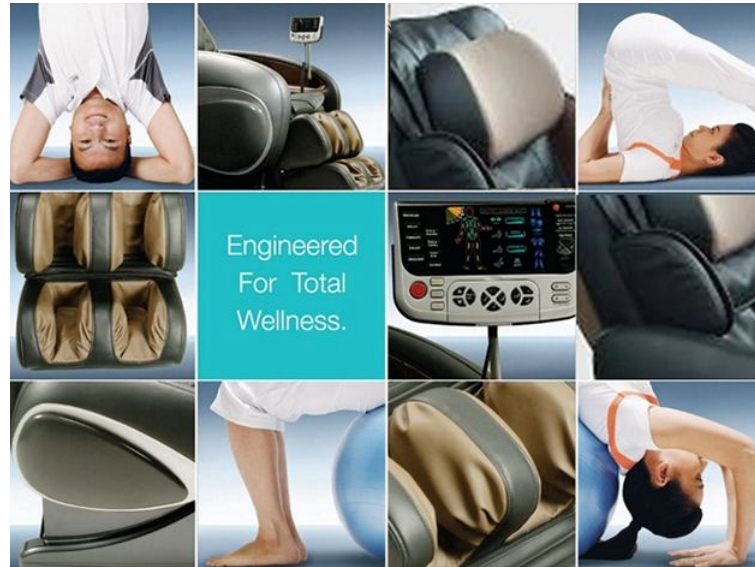

Product Name	Osaki Os - 4000
Model No.	Os- 4000
Rated Voltage	110-120V
Rated Frequency	50/60 Hz
Main Body Dimension	52L x 31W x 34H (inch)
Vertical side	38L x 25W x 15H (inch)
Gross Weight	255 lbs *Net weight: 213lbs
Auto Timer	5/10/15/20/25/30 minutes
Length of the wire	*Controller wire: 1.2m Power supply wire: 2.1m

About

Osaki massage chairs are designed and engineered for maximum comfort and function. Osaki products are put through heavy testing to ensure reliability and performance. Come and experience the Osaki difference!

Search

Enter any keyword

Contact Us

Osaki Massage Chair
1303 Marsh Lane
Carrollton, TX 75006
Tel: 888-848-2630
Fax: 972-881-2755

UPS Shipping Times