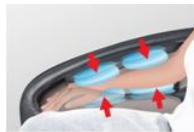

Air Bag Position	Air Bag Quantity
Shoulder	2 pcs
Side Seat	6 pcs
Arm & Hand	8 pcs
Low back	2 pcs
Neck	3 pcs
Hip	3 pcs
Calves	8 pcs
Feet	6 pcs

Total 38 Air Bags

Arm air massagers

Along with mechanical advancement, the material has also made upgrades, such as the arm massaging area. Using a **durable spandex**, the bottom portion of the arm massager has been lined with small rubber bumps to **invigorate** the senses as the air bags compress the tops and bottom of the forearm and hands.

Auto recline and leg extension

This chair defines luxury, fully automatic to make every movement effortless. The simple to use remote control allows you to operate the **foot extension**, leg rest, recline of backrest, and the zero gravity position.