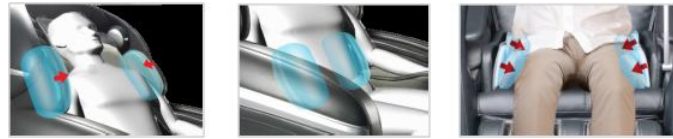

Zero Gravity Massage

Inspired by NASA technology, the **Zero gravity position** is the perfect position to enjoy a massage, aligning your back relative to your thigh at an optimal level of comfort. When reclined into the zero gravity position, the complete weight of your back is virtually supported by the backrest which maximizes the intensity of the massage. This feature improves spinal decompression and decreases muscle tension of the spine. There are 2 stages of zero gravity, the 2nd being more reclined. When reclined fully, to where your legs are higher than your heart level, the therapeutic effects are incredibly effective and may be felt immediately.

Calf & Foot Massage

There are multiple air bags along the sides and back of the legs and feet which inflate to apply a compression massage. Located along the bottom foot massager are spinning rollers that apply a concentrated pin-point kneading massage.

Lower Back Heat therapy

Placed in the lower back region of the chair are **2 heating pads** that enhance the massage experience.

Shoulder, Lumbar & Hip Squeeze

In the upper to mid portion of the chair, the air bags are programmed to inflate at independent times, which causes the body to twist, creating an enjoyable deep stretch. Stretching is applied to the shoulders, lower back, hips and thighs.

Full Size Easy-to-Use Remote

The OS-4000 remote presents one of the largest viewing screens to easily visualize what functions the chair has activated. There is also a flip down cover to access the manual functions of the chair. The remote allows you to select the massage type, intensity, speed and location. **You can also independently select the area of airbag massage.** The manual mode massage includes **kneading, tapping, shiatsu, rolling, combination** and **Swedish**.