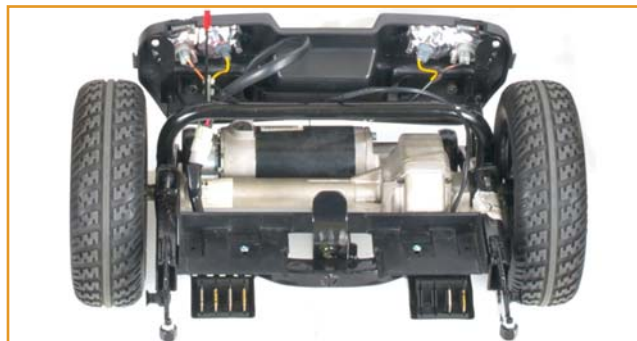

FULL SIZE SCOOTER

Seat Color  
Black Vinyl

Body Colors  
Red  
Blue

**New!**  
for 2010

Ride

**GOLDEN COMPANION**

4 wheel

The all-new Companion four-wheel scooter offers the most leg room and foot room in its class with a modern, rugged design. New features include easy disassembly; an adjustable LED headlight; new ergonomic control panel design with backlit battery gauge display; and wraparound Delta tiller. The Companion four-wheel is rugged, dependable and an outstanding value for a full-time, four-wheel scooter.

## Companion 4 wheel Specifications

Specification	GC440
Length	47.5"
Width	24"
Tires	Solid
Front Tire	10"
Rear Tire	10"
Weight Capacity	350 lbs.
Maximum Speed	4.5 mph 5.0 mph *
Ground Clearance	4"
Operating Range	15.0 miles 18.5 miles *
Turning Radius	53.5"
Batteries (2)	Type U-1
Total Weight w/Batteries	188 lbs.
Standard Seat - Stadium Style	18" x 16"
Freewheel Mode	Yes
Electronic Speed Control	Yes
Brakes	Electromechanical
Charger	Off-board
Rear-wheel Drive	Sealed transaxle motor, 24 VDC
Controller	90 amp
Warranty- Frame	Lifetime Limited
Warranty - Motor/Electronics**	2 Years
Warranty - Drive Train	2 Years

## Standard Features on Every Model:

- Under carpet troubleshooting guide
- Delta tiller with auto lock mechanism
- EZ Reach tiller adjustment lever
- LiquiCell Comfort Equipped seat
- Seat slide adjustment lever
- Adjustable LED headlight

Angle adjustable LED headlight creates a wide path of bright light

EZ Reach tiller adjustment

Quiet & maintenance free motor

Disassembles easily!

\*At 220 lb. user weight. Actual range and speed will vary with user weight and terrain.